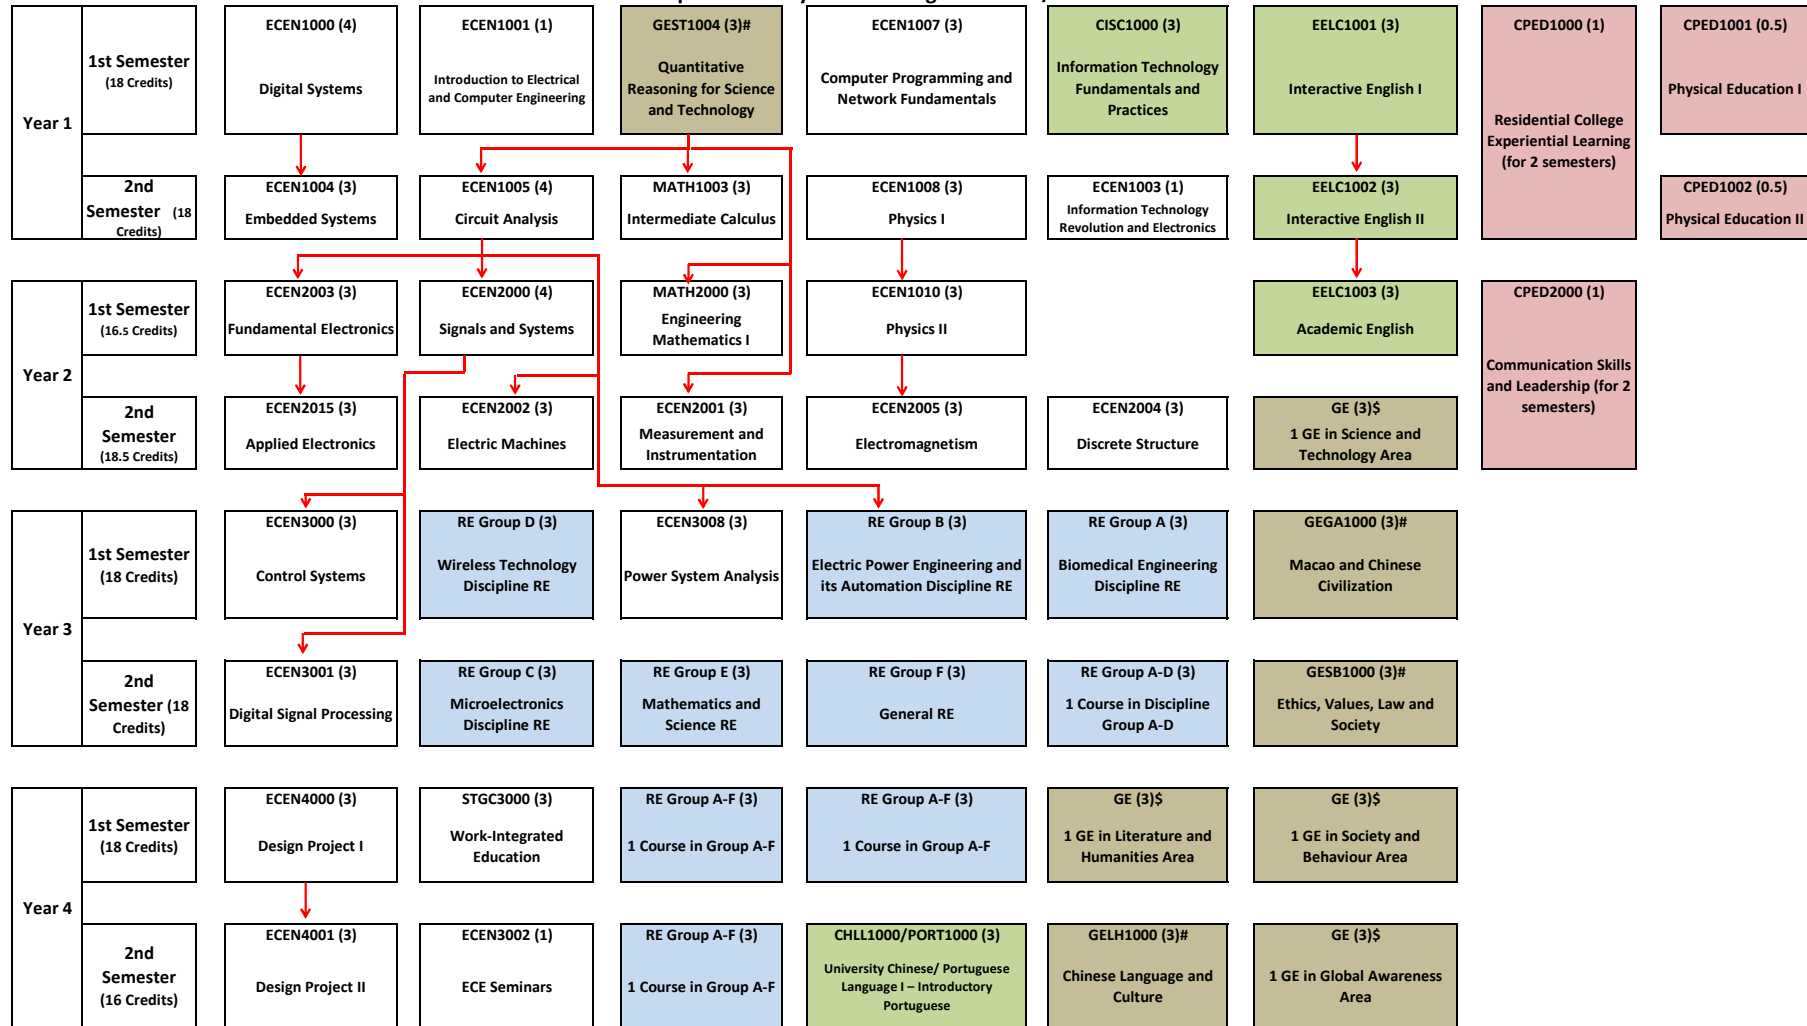

Example ECE Study Plan starting from 2019/2020 intake

Legends:

CM Compulsory	RE Required Electives	CPE Community and Peer Education	L&S* Languages and Skills	GE General Education
------------------	--------------------------	-------------------------------------	------------------------------	-------------------------

* Students who test out of some or all of the Languages and Skills course(s) are required to make up the credits by taking additional Free Elective(s).

There are 4 GE areas and each area will have a compulsory GE course.

\$ In addition to the four compulsory GE courses, students are required to complete the remaining GE credits by selecting 1 course from each area.

Elective Course Flow Chart - 2019/2020 intake